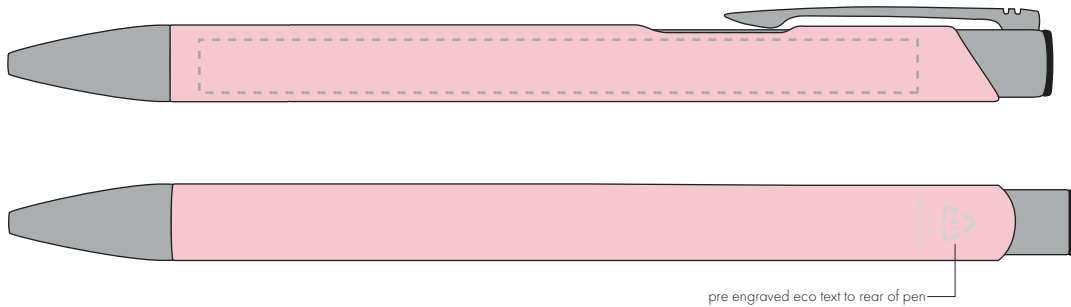

Your Ref:
Our Ref:Quantity:
Version: 1Product Code: TPC982001
Product Colour: BABY PINK**PRINTING CONCERNS:**

We stock this item in the following colours

**PANTONE REFERENCE(S)**

● Engrave

ARTWORK SCALE 100%

ARTWORK SCALE 100%
Side Engrave Area:
95mm x 7mm**The dashed line is to demonstrate print area and will not appear on your printed item****PLEASE NOTE:**

- All colours including print and product are for visual purposes only and should not be regarded as the actual colour of the product and print.
- Some products may vary from batch to batch and may differ from previous orders.
- The colour and texture of a product can also have an effect on the final print colour.
- By approving this order we accept that you understand these terms.